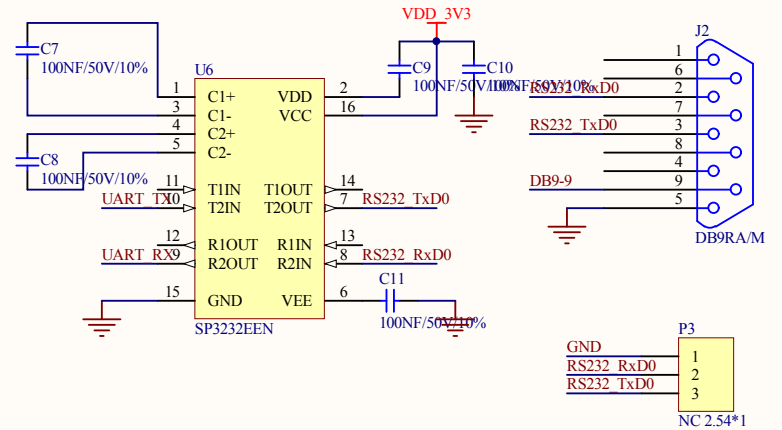

POWER

KEY & LED

WIFI

RS232

Title		
Size	Number	Revision
A4		
Date:	2017-07-14	Sheet of
File:	F:\WIFI\USR-C215-EVK V1.1.Sch	Drawn By: