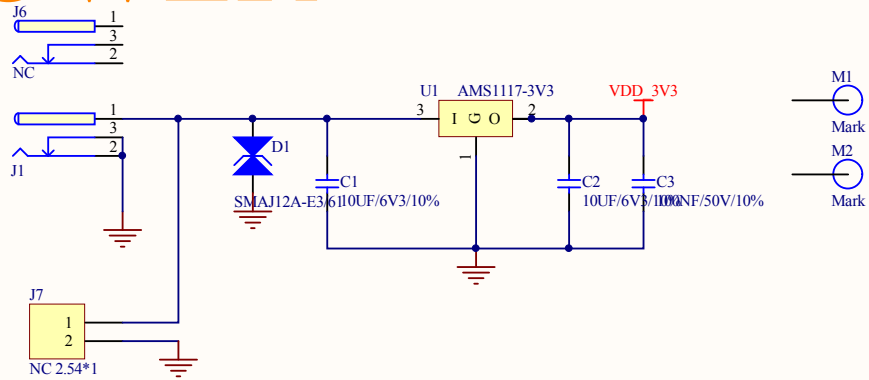

POWER

KEY & LED

WIFI

RS232

Title		
Size	Number	Revision
A4		
Date:	2017-07-14	Sheet of
File:	F:\WIFI\USR-C215-EVK V1.1.Sch	Drawn By: