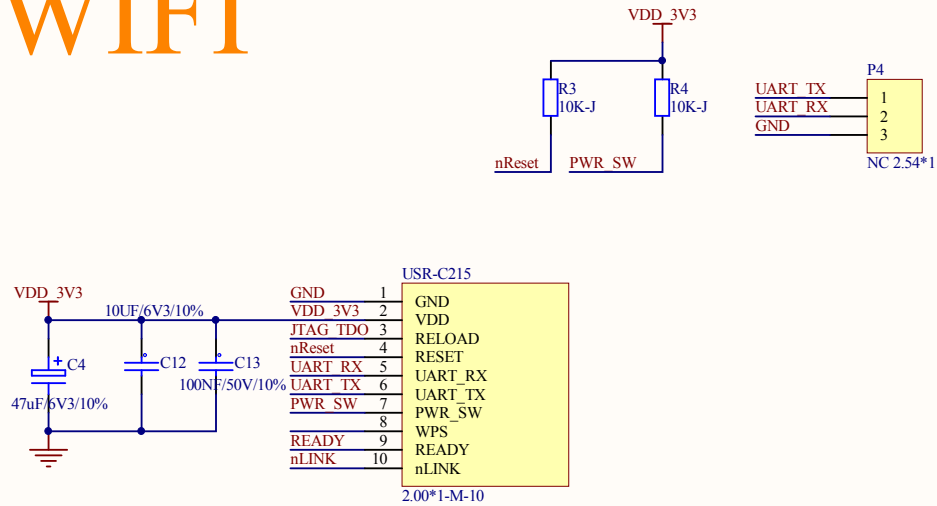

POWER

KEY & LED

WIFI

RS232

Title		
Size	Number	Revision
A4		
Date:	2017-07-14	Sheet of
File:	F:\WIFI\USR-C215-EVK V1.1.Sch	Drawn By: