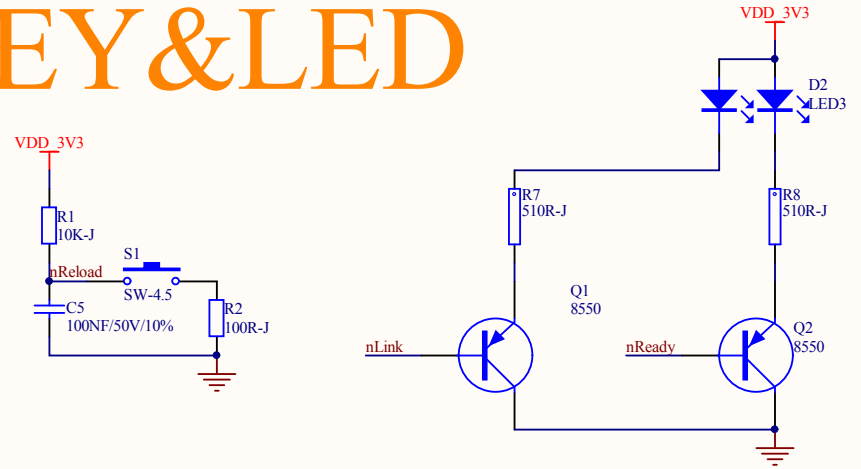

POWER

KEY & LED

WIFI

RS232

Title		
Size	Number	Revision
A4		
Date:	2017-07-14	Sheet of
File:	F:\WIFI\USR-C215-EVK V1.1.Sch	Drawn By: